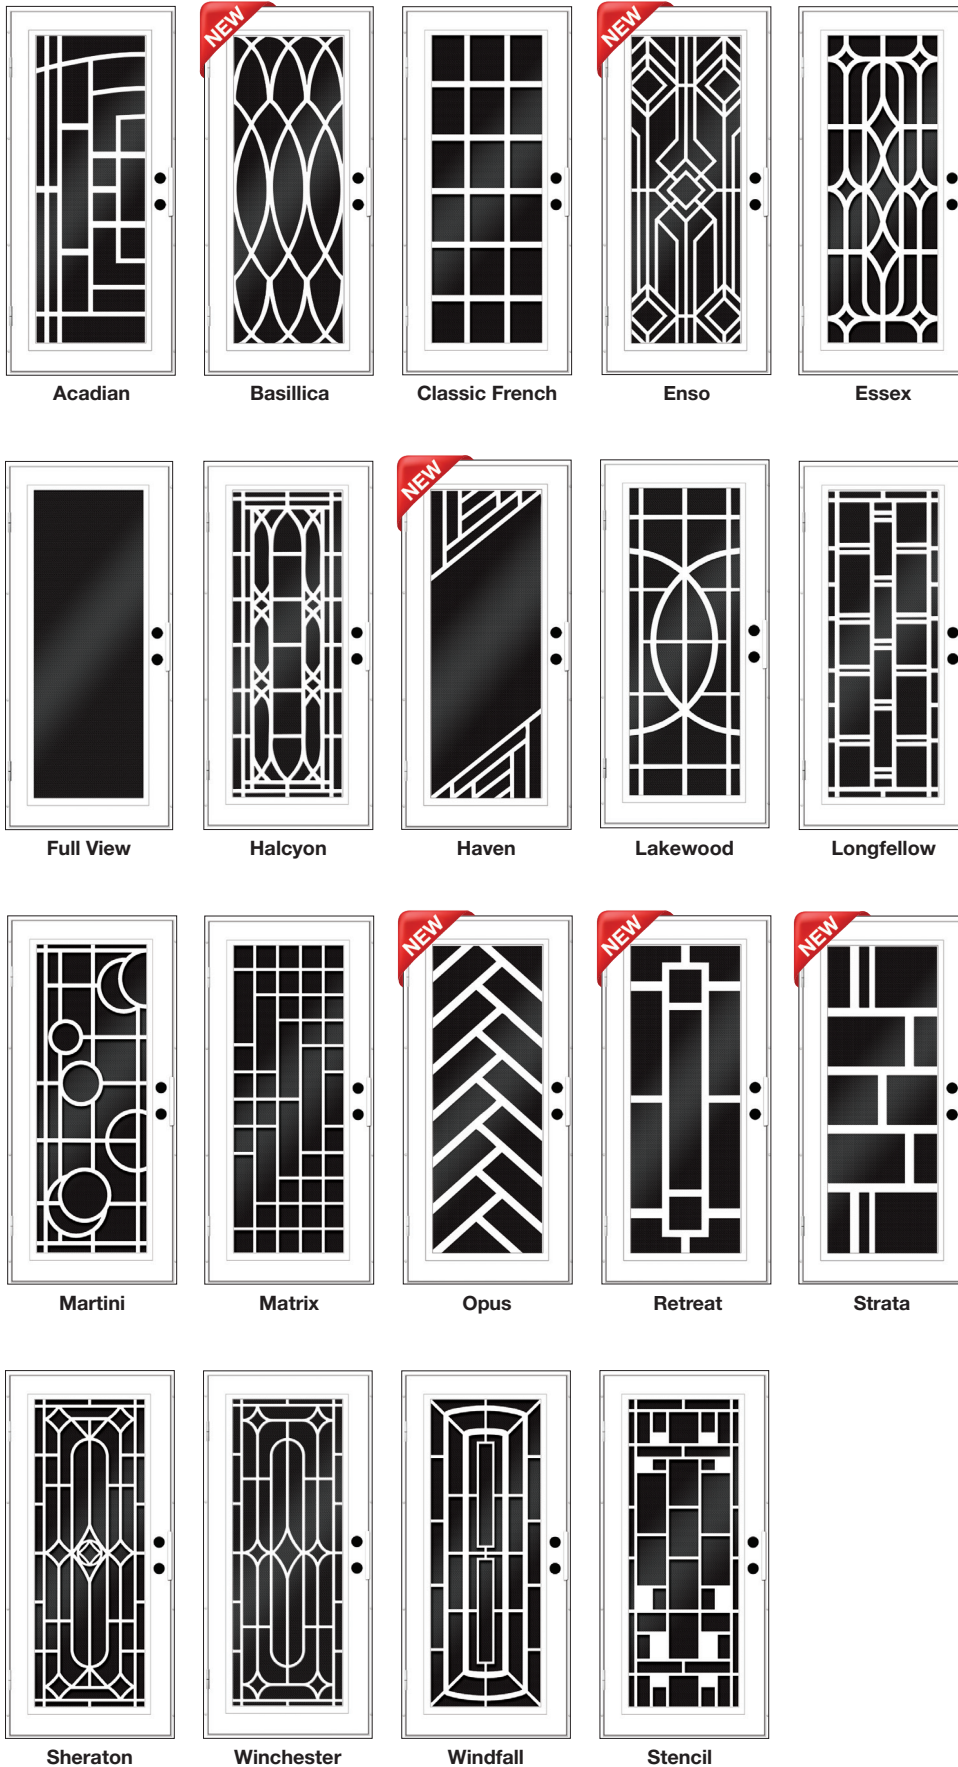

Modern and Architectural