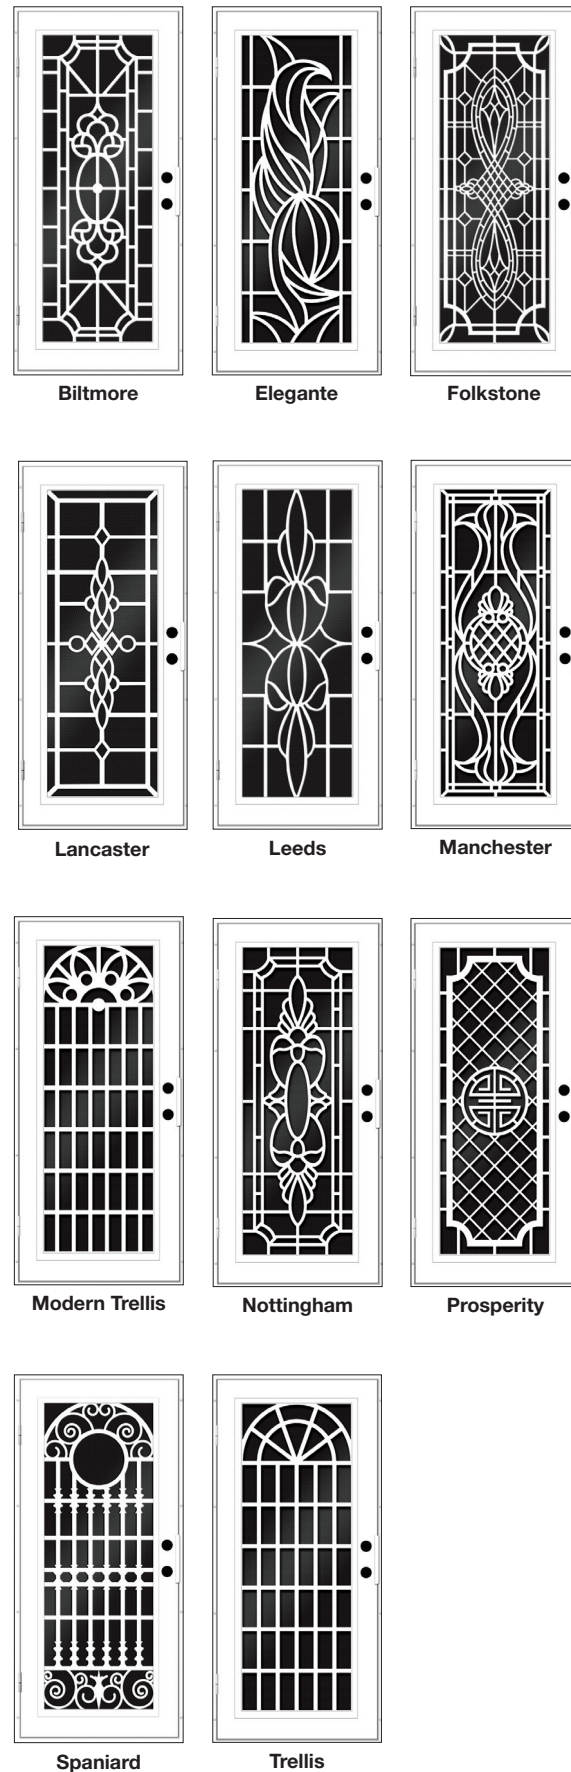

MESHTEC

Advanced Screen Systems

IMPACT

SHEER

PRY

*Meshtec screen is the only screen available in the Full View, Haven and Terra door.

Single door images shown are 36" x 80" doors and show the direction of the design when it is manufactured. Designs will change slightly with door width and height variations.

Double doors have a center post that is attached to the passive door, leaving no obstruction to the entryway when both doors are open. The active door (with handle) can be specified as left or right.

Some single door designs are mirrored in a double door as shown below.

Mirrored models include: Acadian, Elegante, French Hummingbird, Harvard, Kokopelli, Martini, Matrix, Nogales, Playa, Sunfire, and Yale.

Modern and Architectural

Decorative

Nature

Heart of Texas

Deer Meadow

Black

Metal Gray

Charcoal

Wineberry

Red

Blue

Forest Green

The colors shown may not be accurately represented. See dealer for color samples.